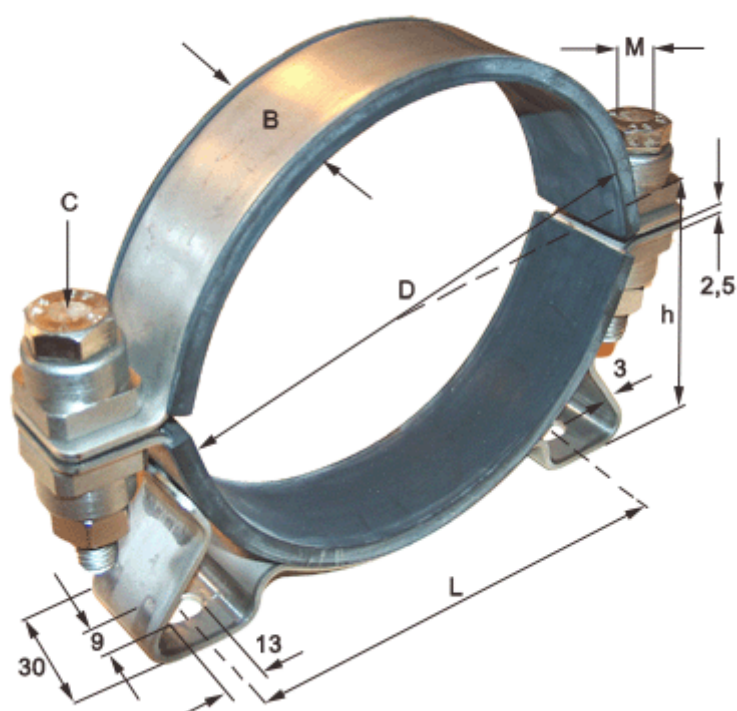

# Data Sheet

Article number: 021816025200

Description: Clamp with bracket and rubber  
SPGU 6025. 200/30 SK

## Measures

C (screw type) = SK hexagon screw

Diameter D = 200

h = 108

L = 212

Width B = 30